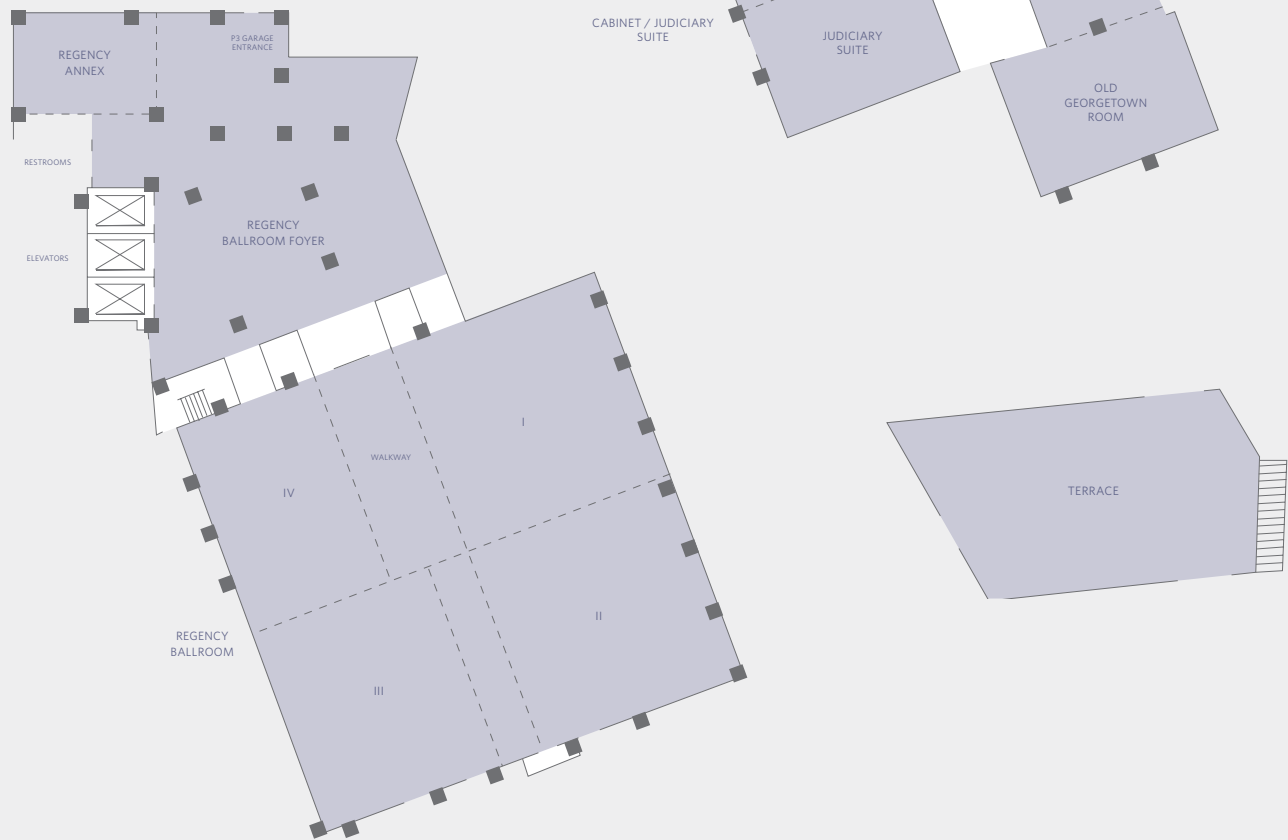

BALLROOM LEVEL

HYATT REGENCY BETHESDA
One Bethesda Metro Center
7400 Wisconsin Avenue
Bethesda, Maryland 20814, USA
T +1 301 657 1234
F +1 301 657 6453
bethesda.regency.hyatt.com

FLOOR PLAN
Top of the Town