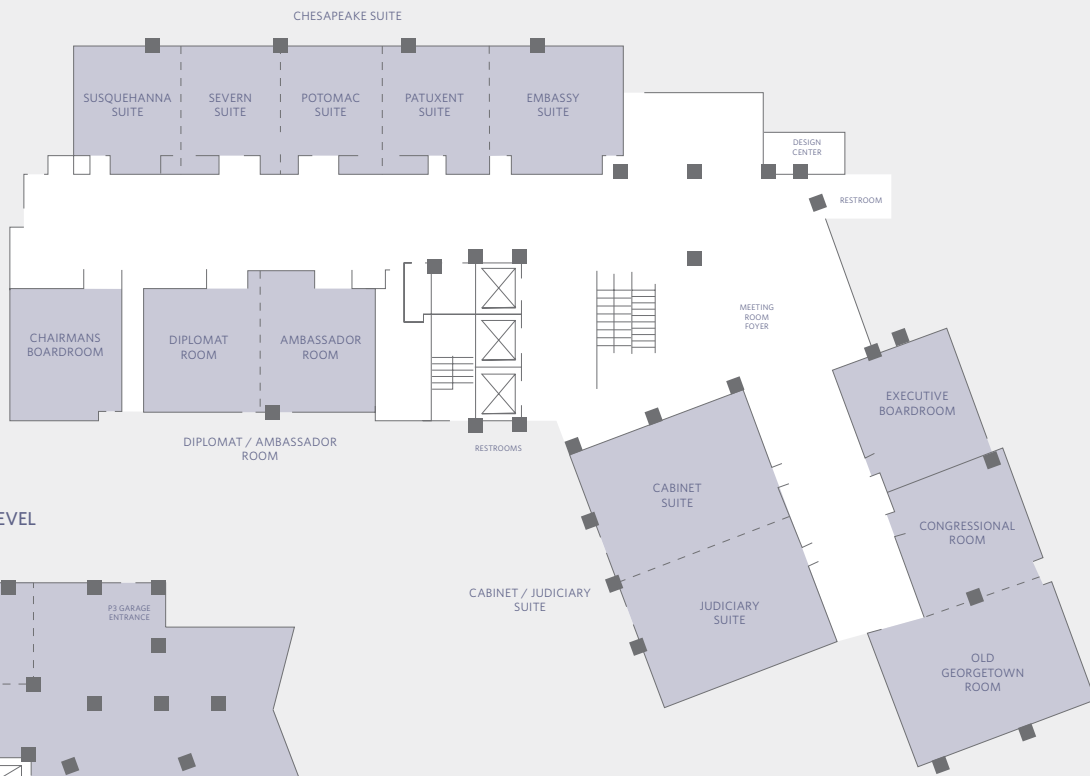

BALLROOM LEVEL

HYATT REGENCY BETHESDA
One Bethesda Metro Center
7400 Wisconsin Avenue
Bethesda, Maryland 20814, USA
T +1 301 657 1234
F +1 301 657 6453
bethesda.regency.hyatt.com

FLOOR PLAN
Top of the Town